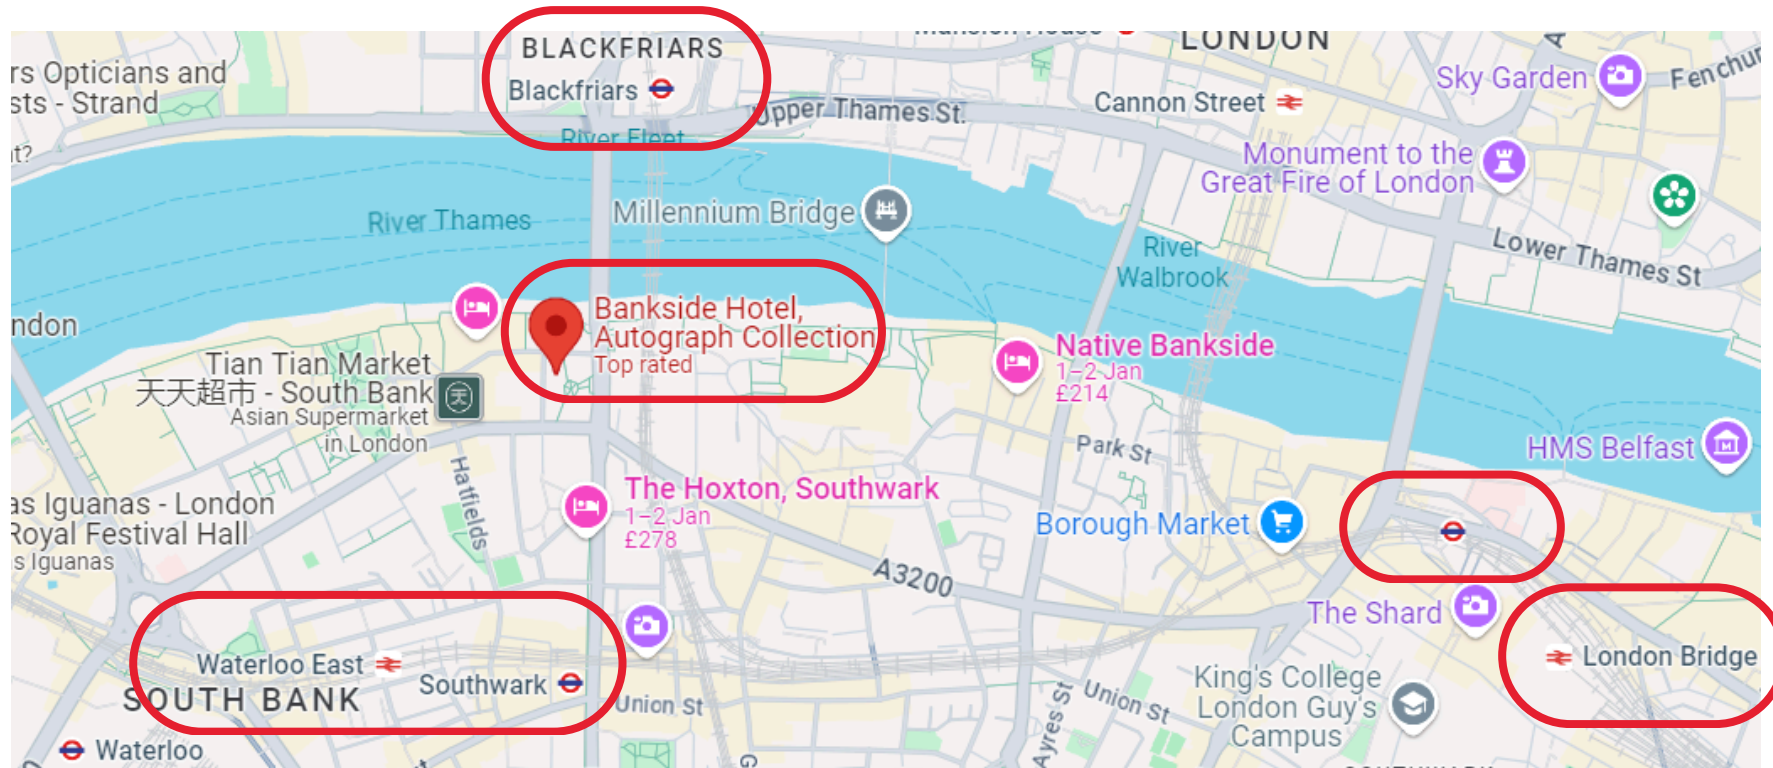

Venue Directions: Bankside Hotel

Autograph Collection, 2 Blackfriars Rd,
Upper Ground, SE1 9JU

Nearest stations:

- Blackfriars (8 minutes walk)
- Southwark (8 minutes walk)
- Waterloo (12 minutes walk)
- London Bridge (21 minutes walk)

Nearest bus stops:

- 63
- 40
- 381

Landmarks

Upper Ground Road is located on the corner of Doggett's Bar. The road is directly opposite Bankside Yards

From Blackfriars station turn left and walk down Blackfriars bridge until you see Bankside Yards in front of you and Doggett's bar on your right. Cross the road to your right and round the corner from the bar you will see Upper Ground Road.

Bike rails can be found next to the hotel

From Southwark station turn left and walk down Blackfriars Road until you see Colombo Street. Continue walking down Blackfriars Road (stay on your left) until you walk onto Stamford Street and then turn towards Upper Ground. Walk down Upper ground and hotel will be on your left.