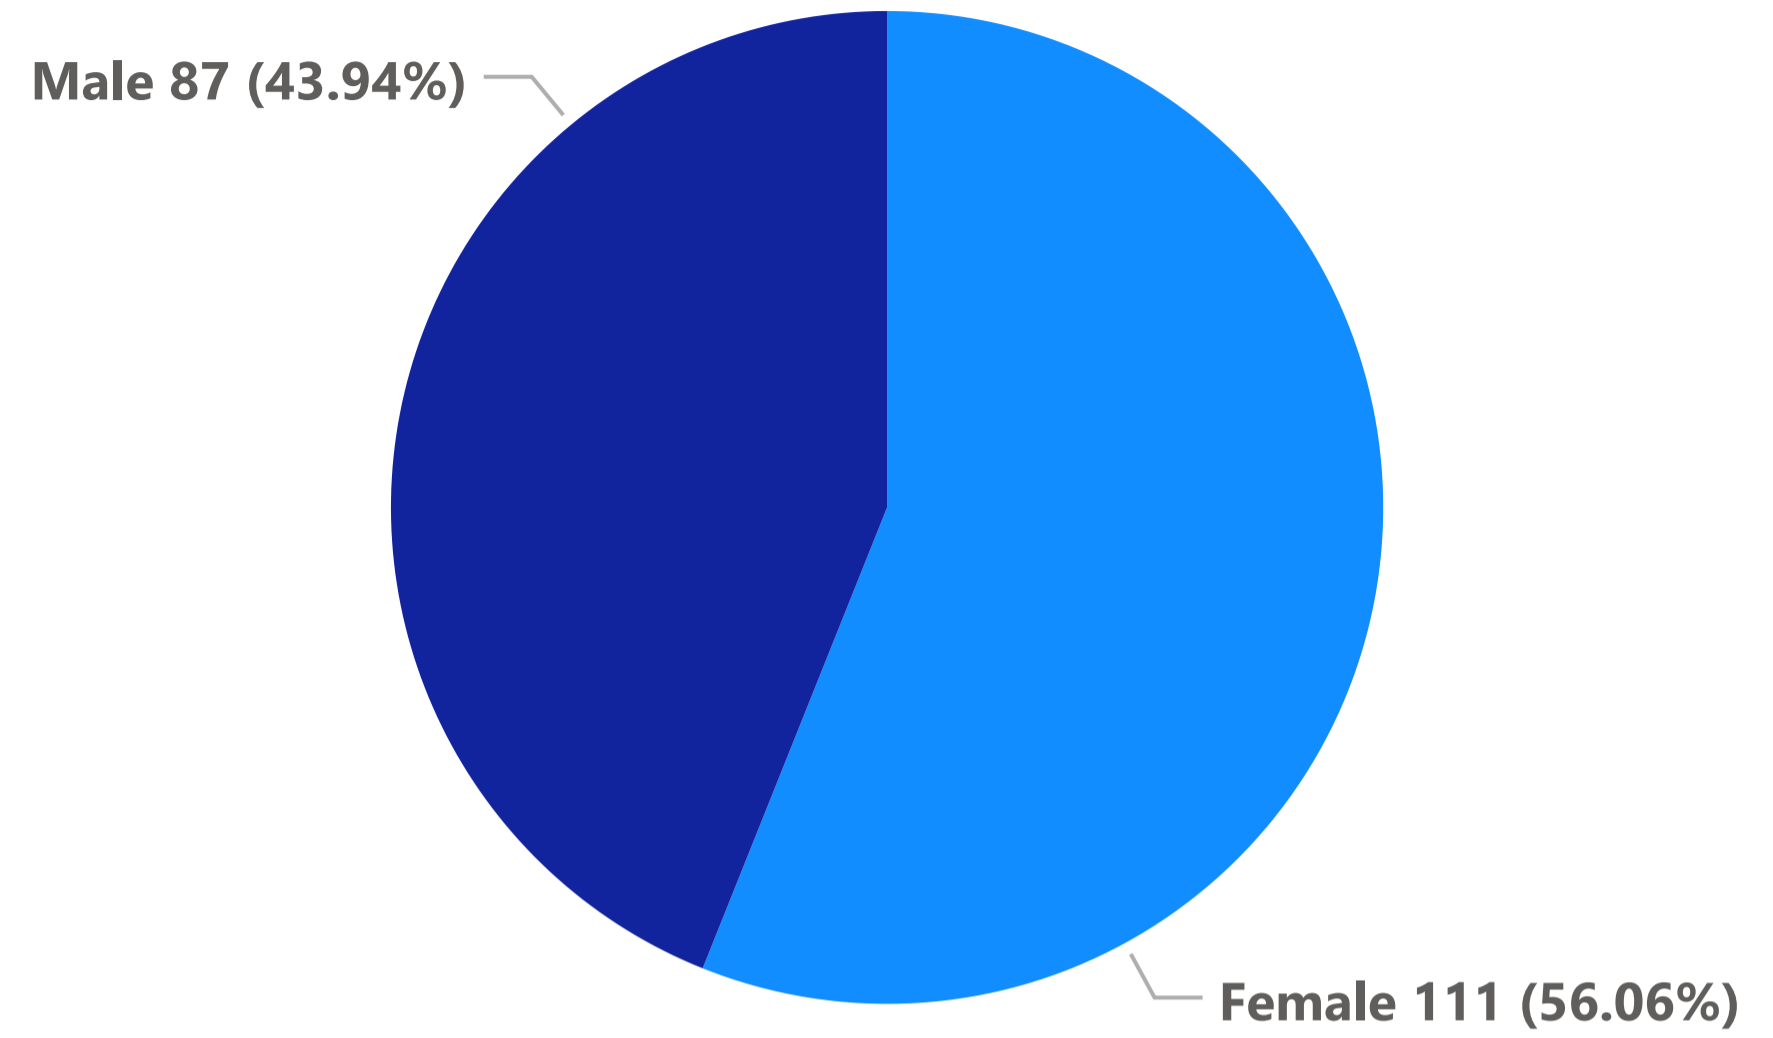

Enquiries by handled by worker Team

handled by worker Team

Service users

129

Enquiries investigated

137

Month of completion

Select all	July	September
April	June	
August	May	

Date range:
01/04/2023 -
01/09/2023

Themes

- Sexual Abuse
- Sexual Exploitation
- Self Neglect
- Financial and Material
- Psychological/Emotional
- Discrimantory
- Domestic Abuse
- Modern Day Slavery
- Organisational Abuse
- Physical Abuse
- Neglect and Acts of Omm...

Gender breakdown

- Female
- Male

Ethnicity breakdown

- White
- Black/Black British
- Asian/Asian British
- Mixed/Multiple ethnic gr...
- Other Ethnic Groups
- Not Stated

Enquiries

198

Date range:
01/04/2023 -
01/09/2023