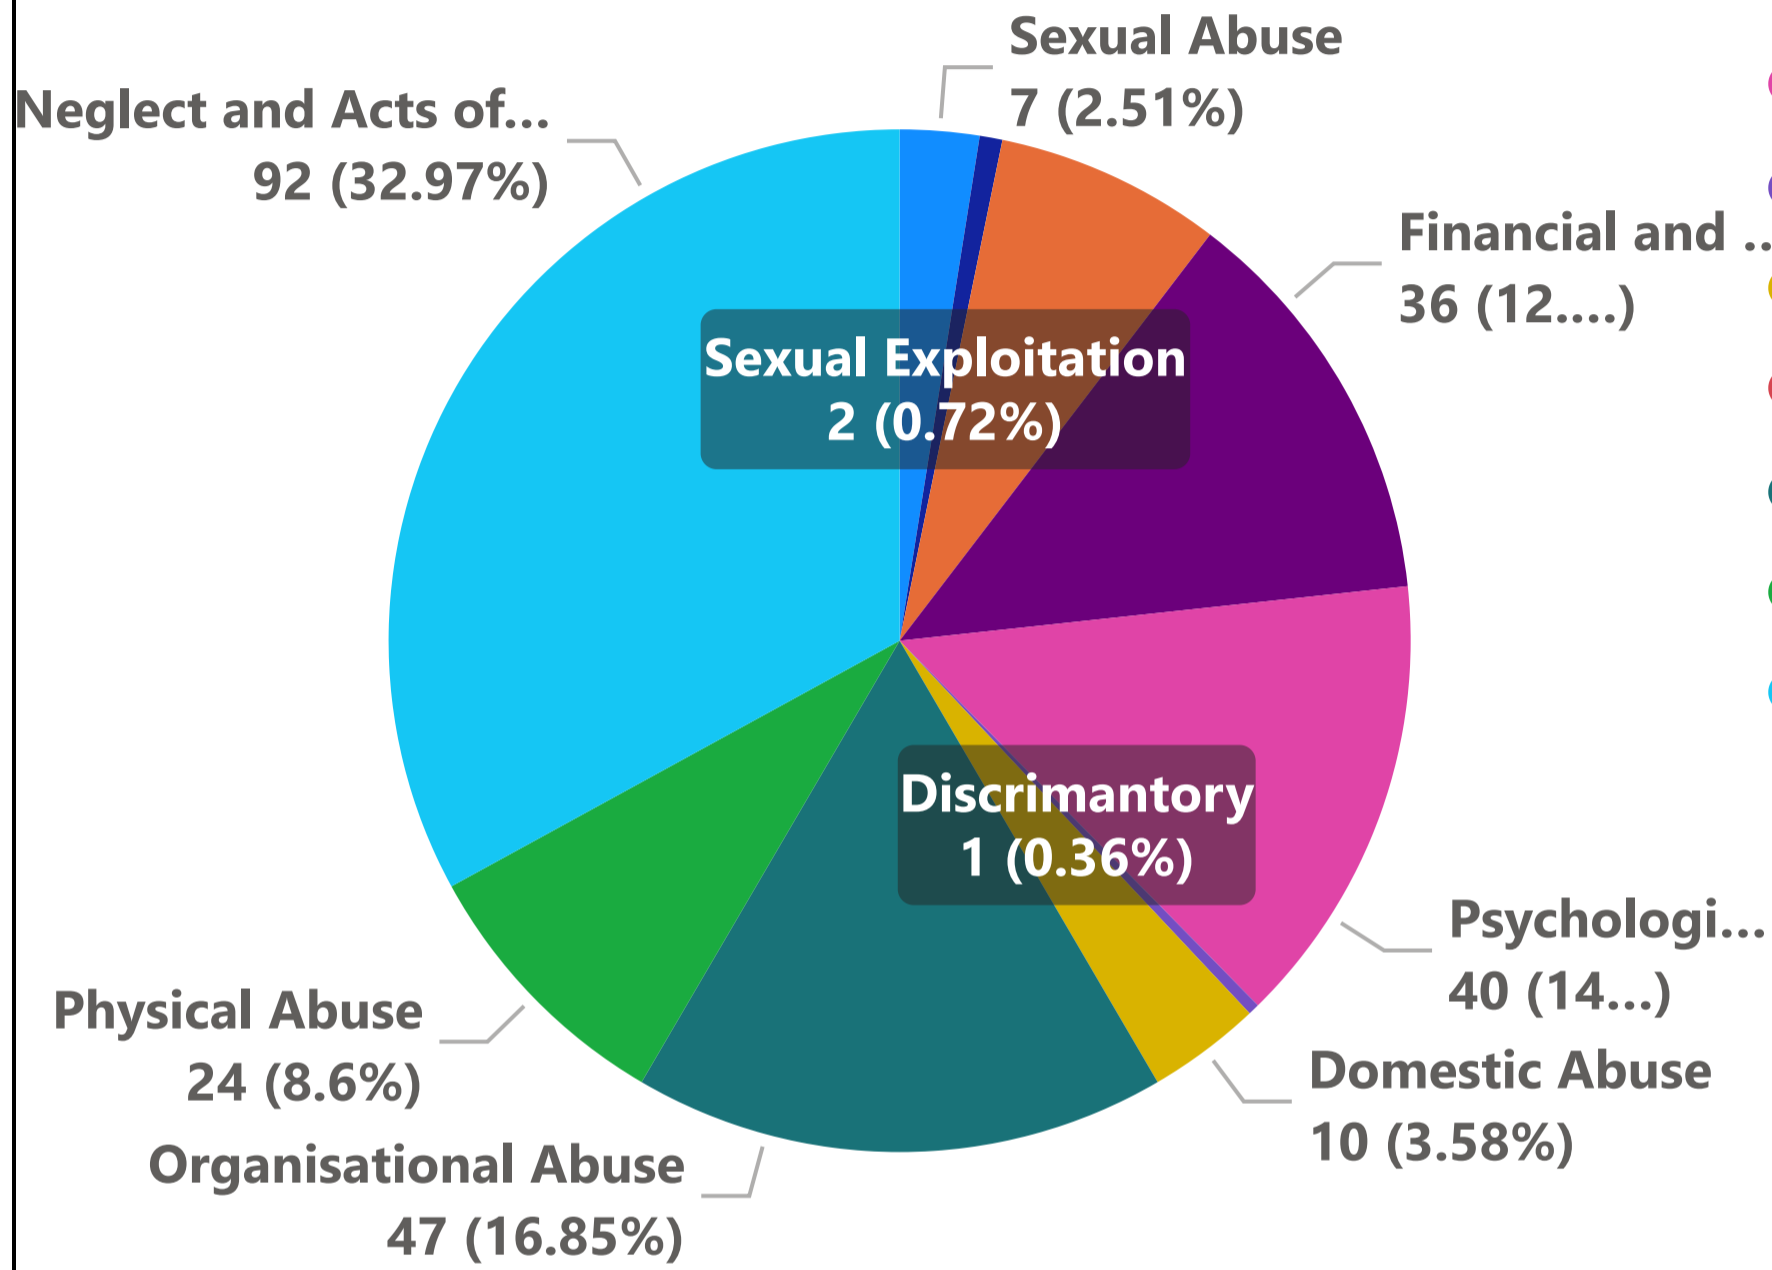

Enquiries by handled by worker Team

handled by worker Team

Service users

129

Enquiries investigated

137

Month of completion

Select all	July	September
April	June	
August	May	

Date range:
01/04/2023 -
01/09/2023

Themes

- Sexual Abuse
- Sexual Exploitation
- Self Neglect
- Financial and Material
- Psychological/Emotional
- Discrimantory
- Domestic Abuse
- Modern Day Slavery
- Organisational Abuse
- Physical Abuse
- Neglect and Acts of Omm...

Gender breakdown

- Female
- Male

Ethnicity breakdown

- White
- Black/Black British
- Asian/Asian British
- Mixed/Multiple ethnic gr...
- Other Ethnic Groups
- Not Stated

Enquiries

198

Date range:
01/04/2023 -
01/09/2023