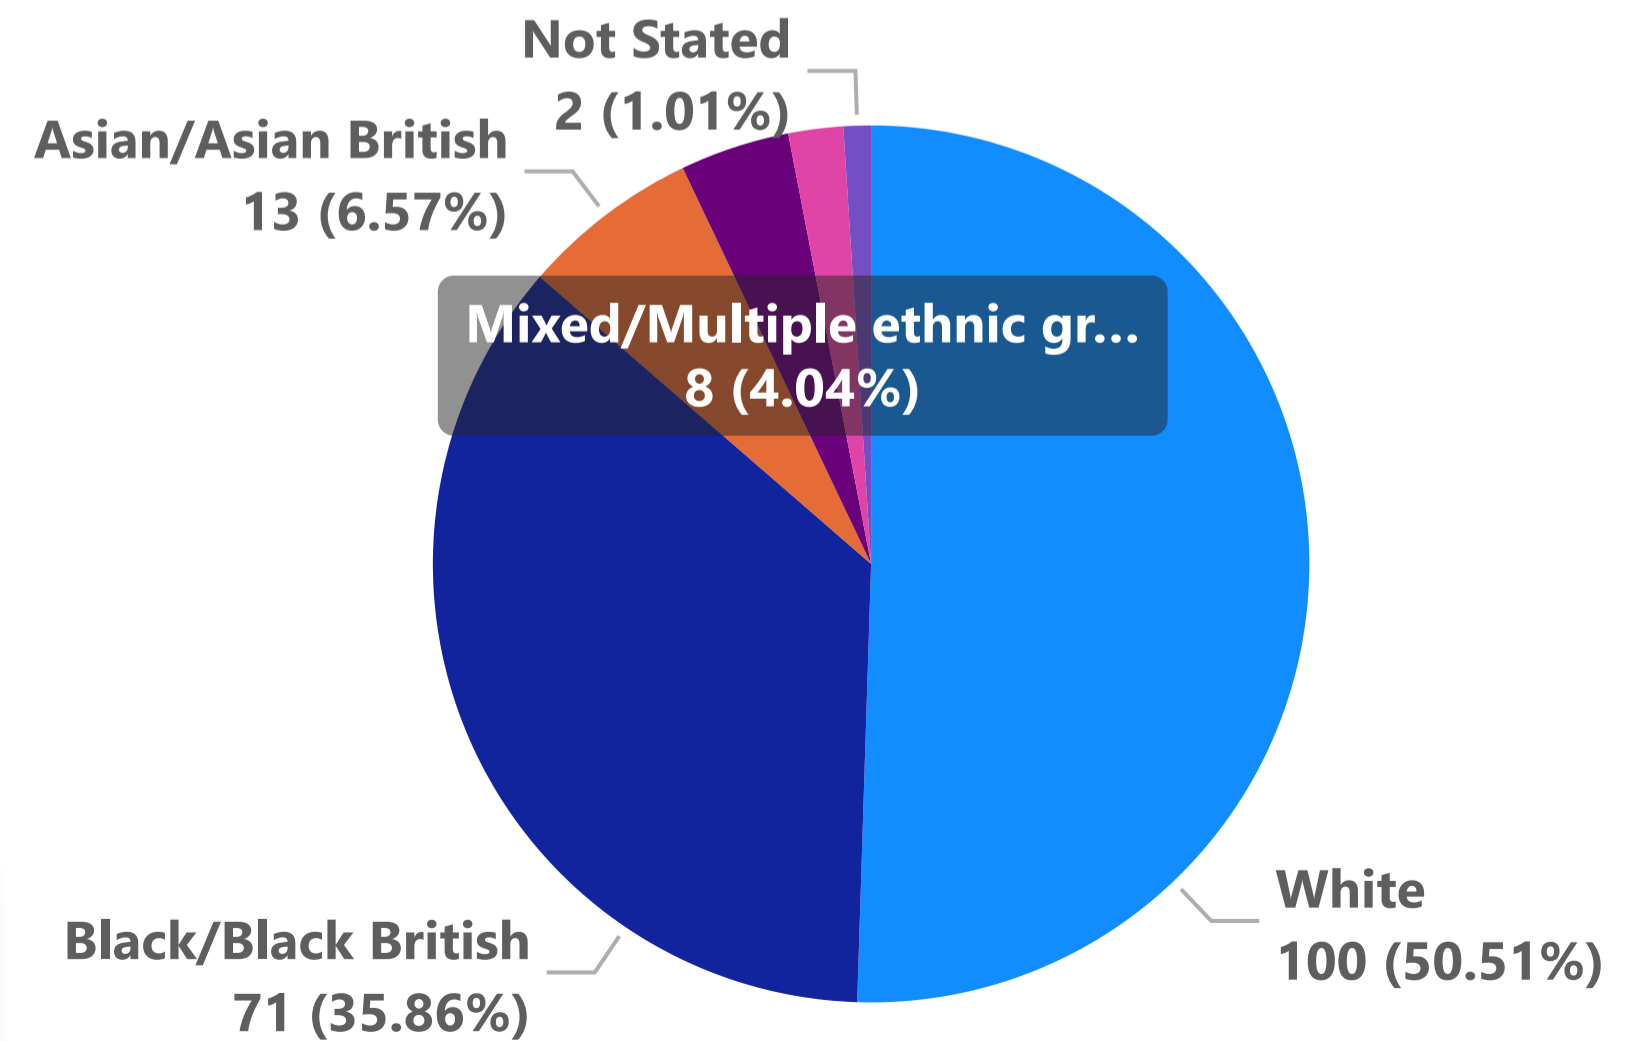

Enquiries by handled by worker Team

handled by worker Team

Service users

129

Enquiries investigated

137

Month of completion

Select all	July	September
April	June	
August	May	

Date range:
01/04/2023 -
01/09/2023

Themes

- Sexual Abuse
- Sexual Exploitation
- Self Neglect
- Financial and Material
- Psychological/Emotional
- Discrimantory
- Domestic Abuse
- Modern Day Slavery
- Organisational Abuse
- Physical Abuse
- Neglect and Acts of Omm...

Gender breakdown

- Female
- Male

Ethnicity breakdown

- White
- Black/Black British
- Asian/Asian British
- Mixed/Multiple ethnic gr...
- Other Ethnic Groups
- Not Stated

Enquiries

198

Date range:
01/04/2023 -
01/09/2023