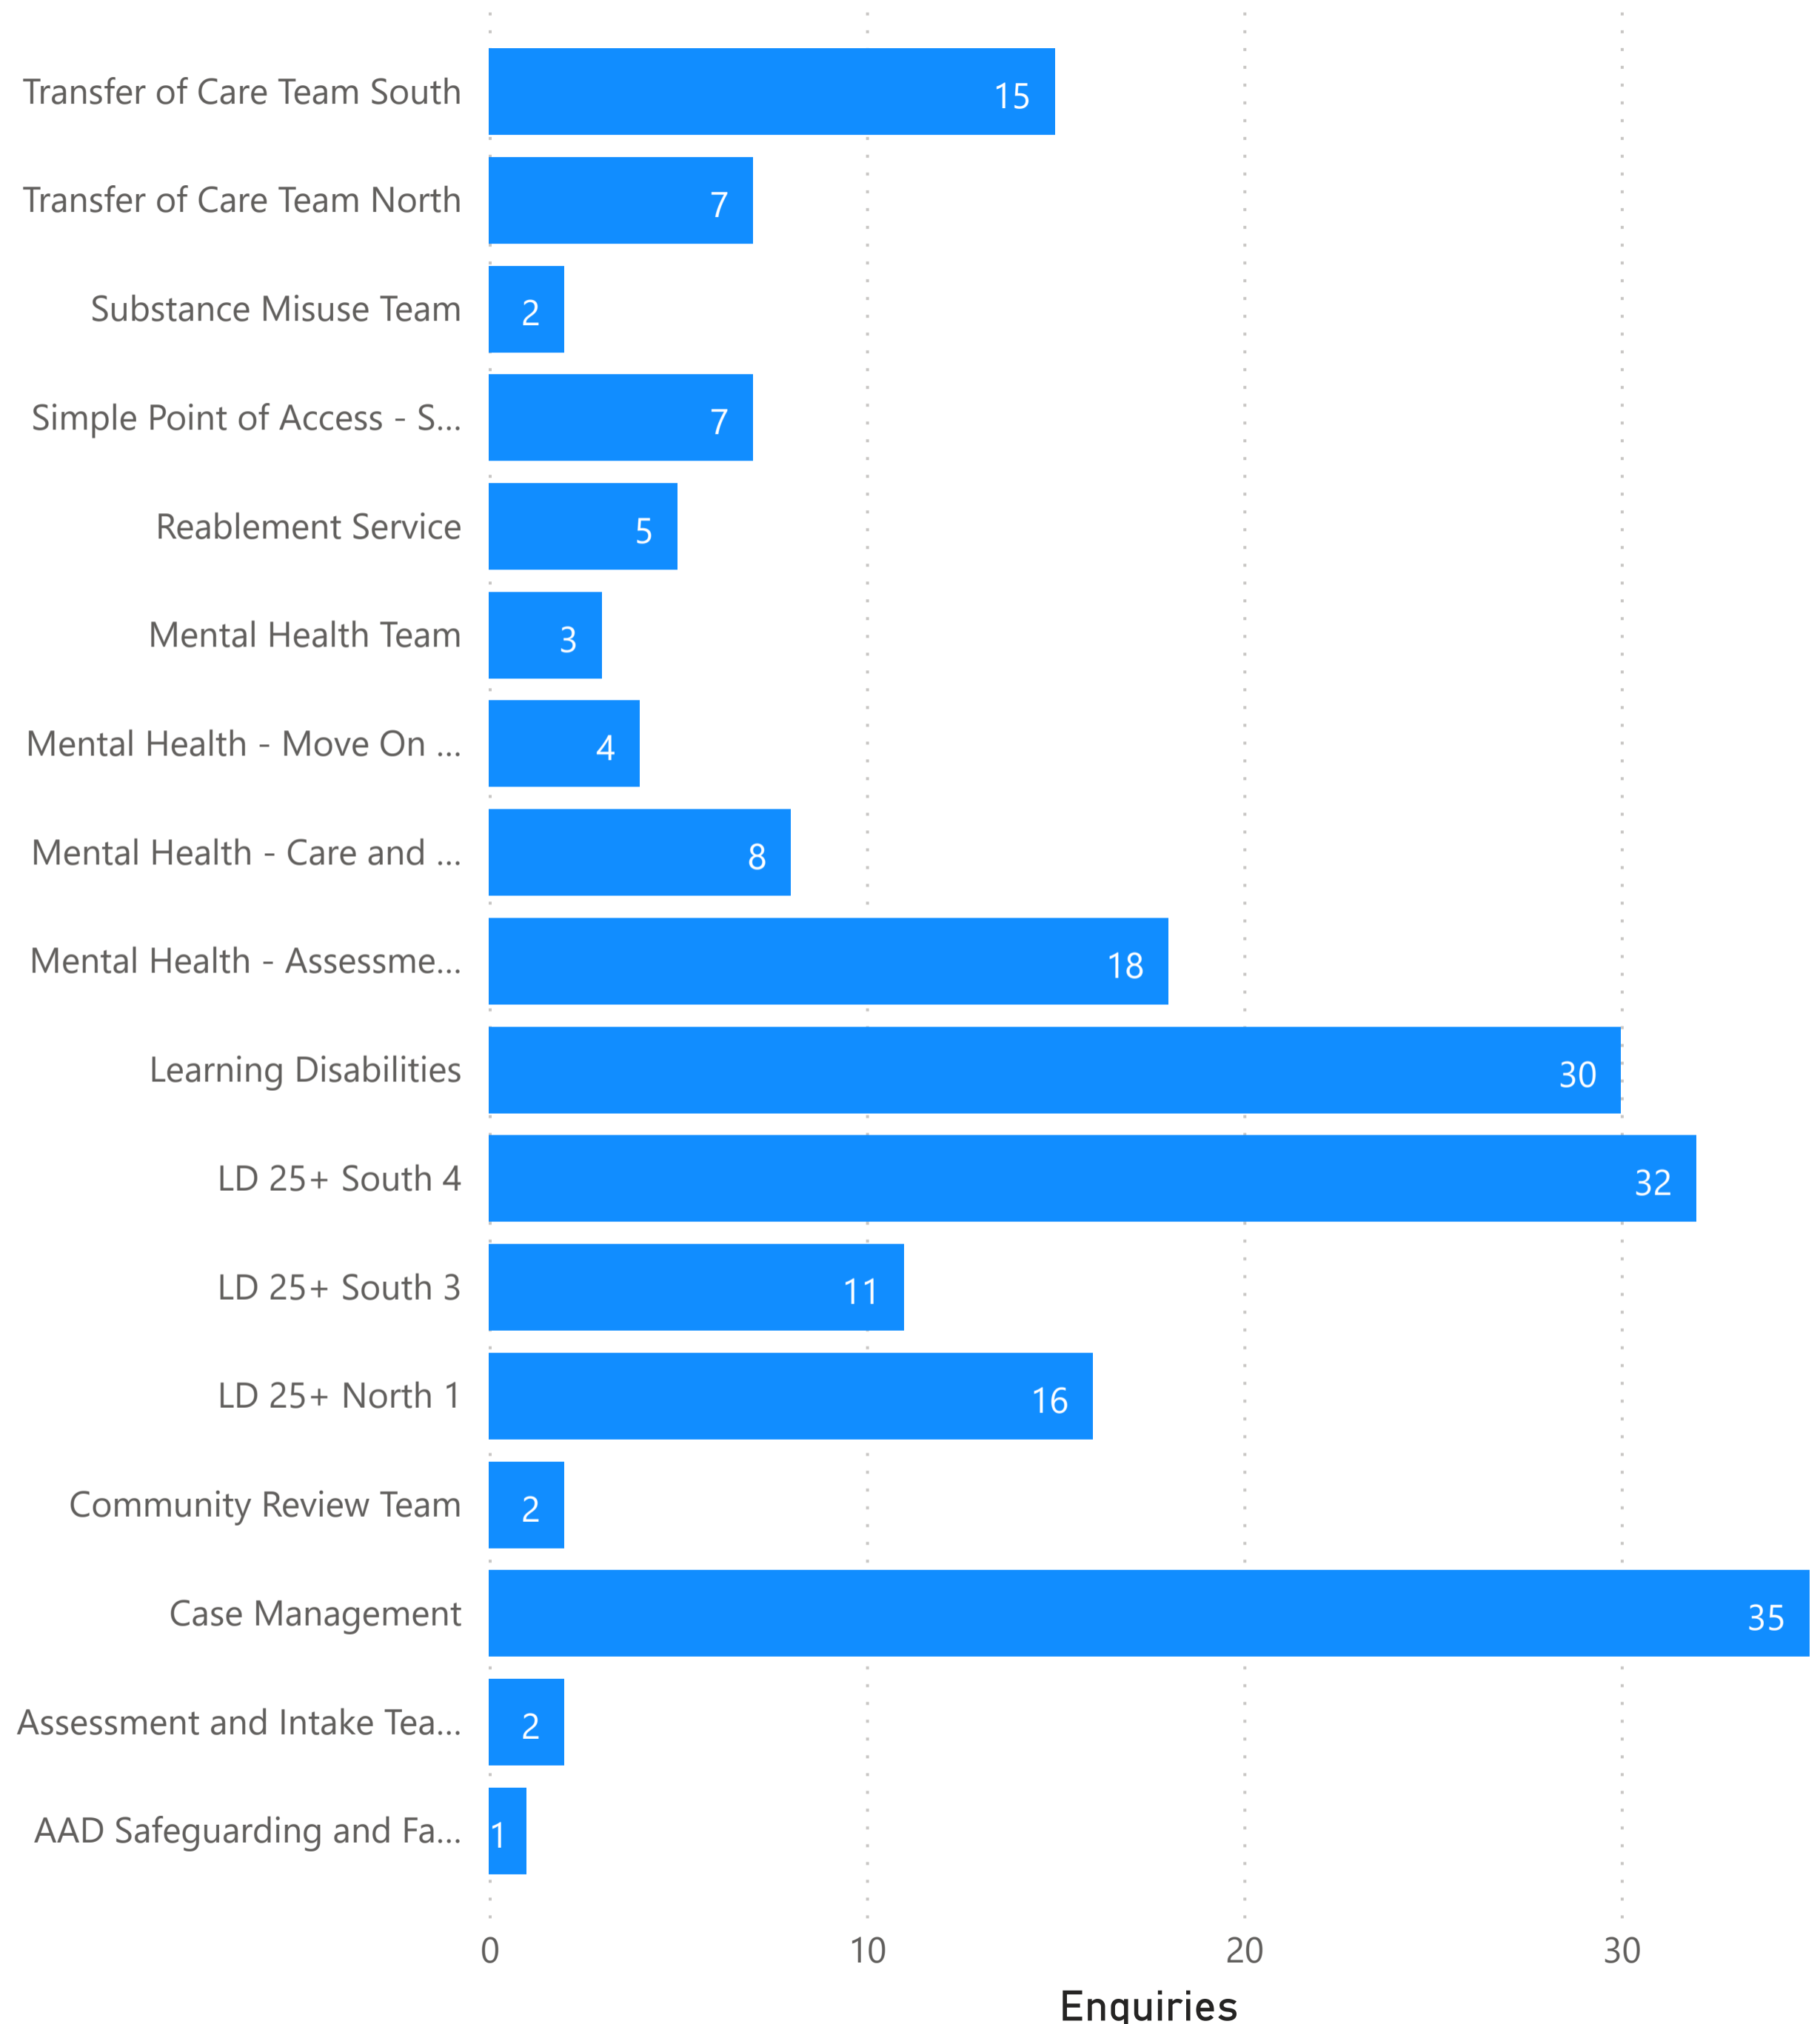

Enquiries by handled by worker Team

handled by worker Team

Service users

129

Enquiries investigated

137

Month of completion

Select all	July	September
April	June	
August	May	

Date range:
01/04/2023 -
01/09/2023

Themes

- Sexual Abuse
- Sexual Exploitation
- Self Neglect
- Financial and Material
- Psychological/Emotional
- Discrimantory
- Domestic Abuse
- Modern Day Slavery
- Organisational Abuse
- Physical Abuse
- Neglect and Acts of Omm...

Gender breakdown

- Female
- Male

Ethnicity breakdown

- White
- Black/Black British
- Asian/Asian British
- Mixed/Multiple ethnic gr...
- Other Ethnic Groups
- Not Stated

Enquiries

198

Date range:
01/04/2023 -
01/09/2023